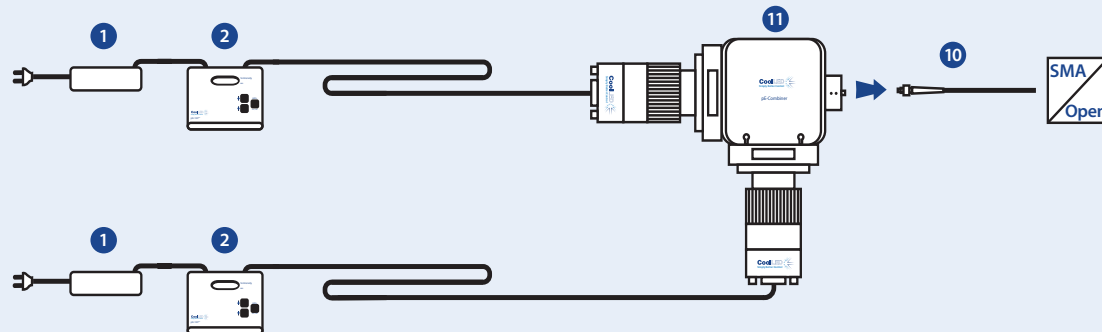

pE-100 Series

pE-100
244-87-XXX-YYY-ZZ

pE-100^{combined}
244-87-XXX-YYY-ZZ
244-93-XXX-XXX-YYY
244-94-XXX-XXX-YYY

pE-100^{light guide}
244-87-XXX-L15-ZZ

pE-100^{fibre}
pE-100-F-XXX-ZZ

pE-100^{fibre combined}
pE-100-F-XXX-XXX-ZZ

Key :

- 1 Power supply
- 2 Control Pod
- 3 pE-100 Illumination System
- 4 pE-Combiner (includes excitation filters)
- 5 pE-Combiner
- 6 pE-100^{light guide} Illumination System
- 7 pE-Universal Collimator
- 8 pE-Adaptor
- 9 pE-100^{fibre} Illumination System
- 10 Fibre
- 11 pE-100^{fibre combined} Illumination System