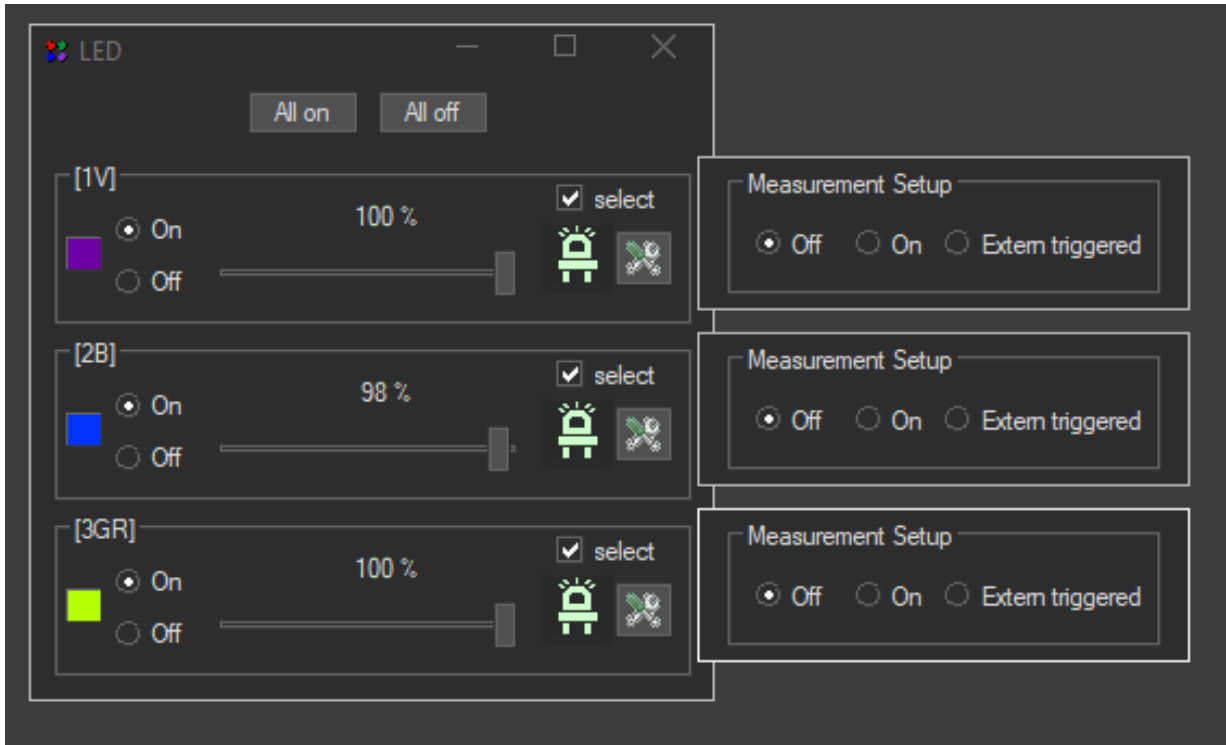

Screenshots for ImSpector Pro

LED Dialog Screen for controlling LED selection, On/Off & Intensity

Hardware Properties: Configuration Screen for Diagnostics & Setup

Dialog Measurement Setup: Experiment Setup

Software Overview: Main Window for ImInspector Pro