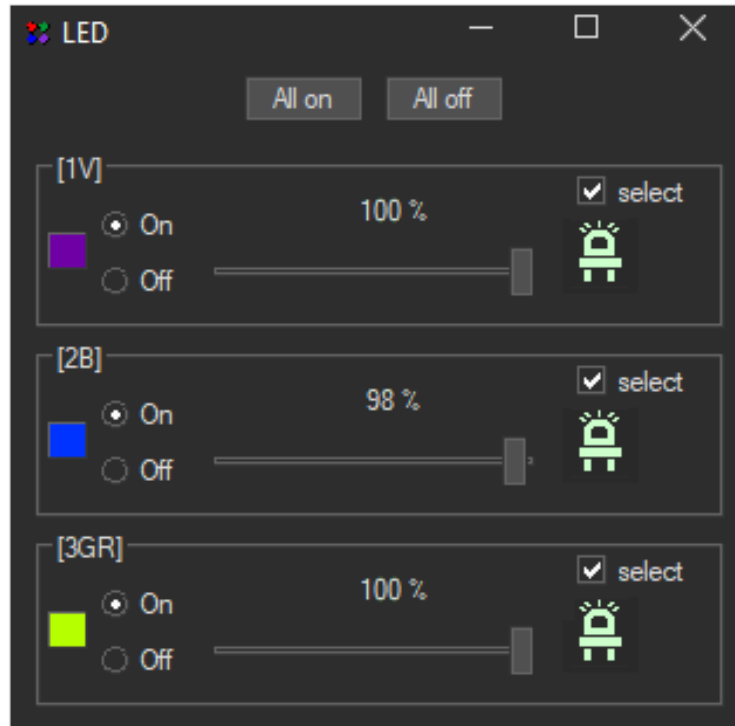

Screenshots for ImSpector Pro

LED Dialog Screen for controlling LED selection, On/Off & Intensity

Hardware Properties: Configuration Screen for Diagnostics & Setup

Dialog Measurement Setup: Experiment Setup