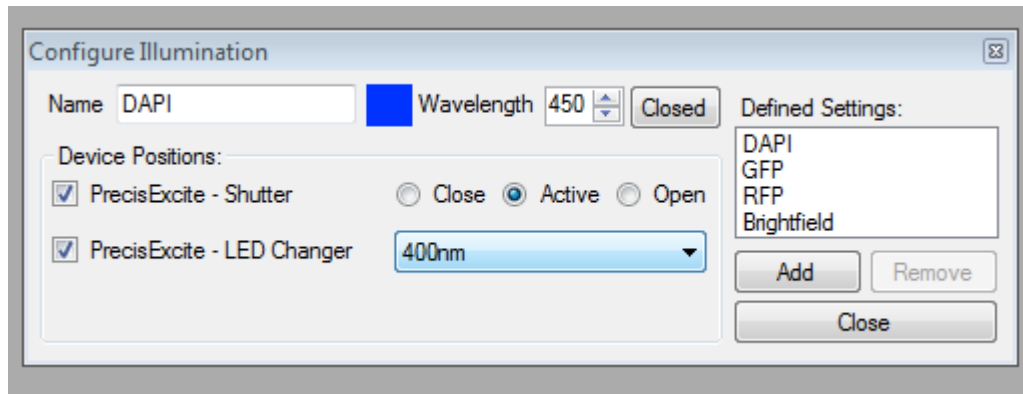

Screenshots for VisiView Imaging Software

Generic serial device – VisiView configure illumination

VisiView device configuration