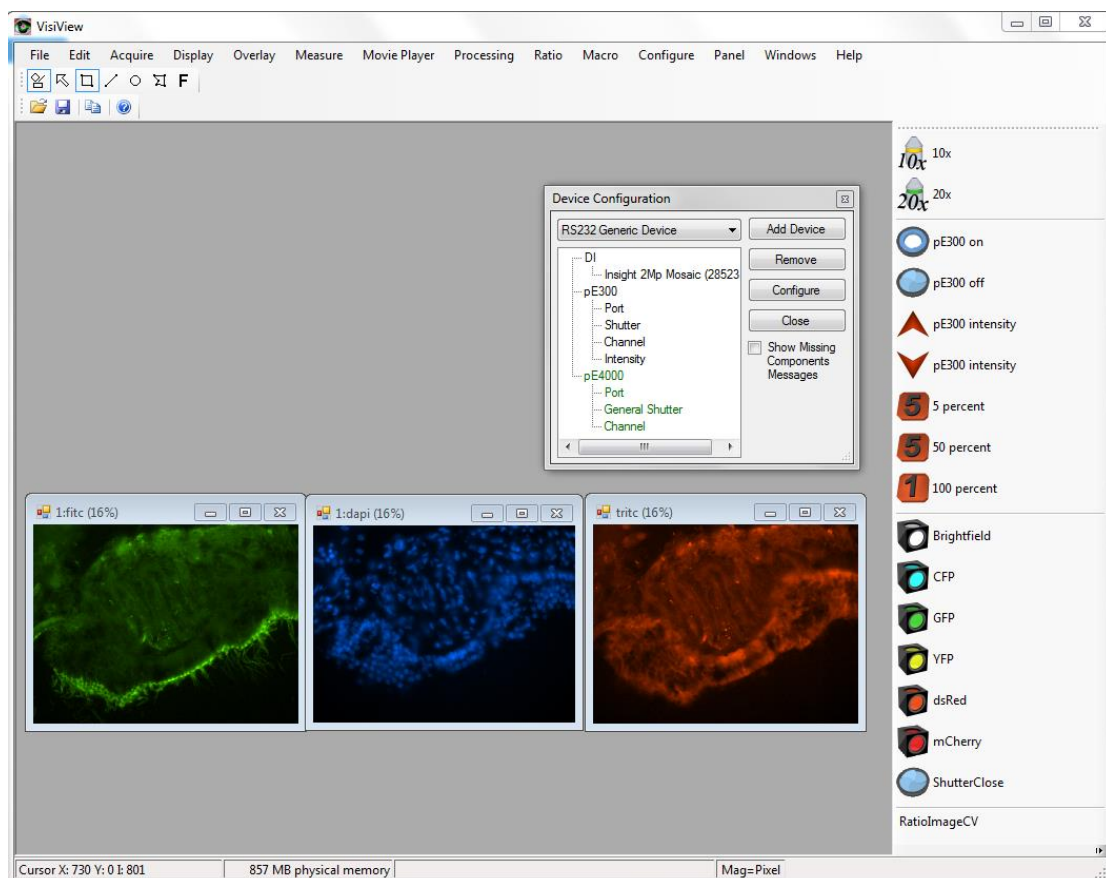

Screenshots for VisiView Imaging Software

Generic serial device – VisiView configure illumination

VisiView device configuration