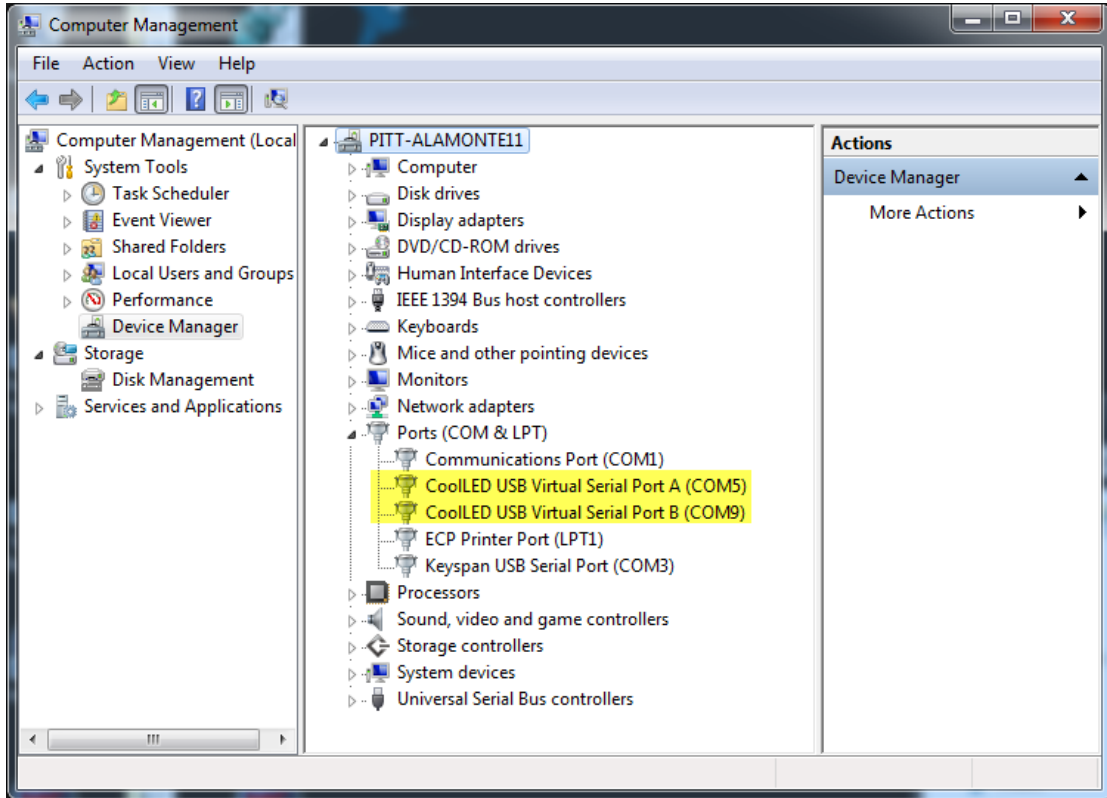

Screenshots for Hamamatsu HClmage Imaging Software

HClmage pE-4000 Control

HCIImage Port Set-up