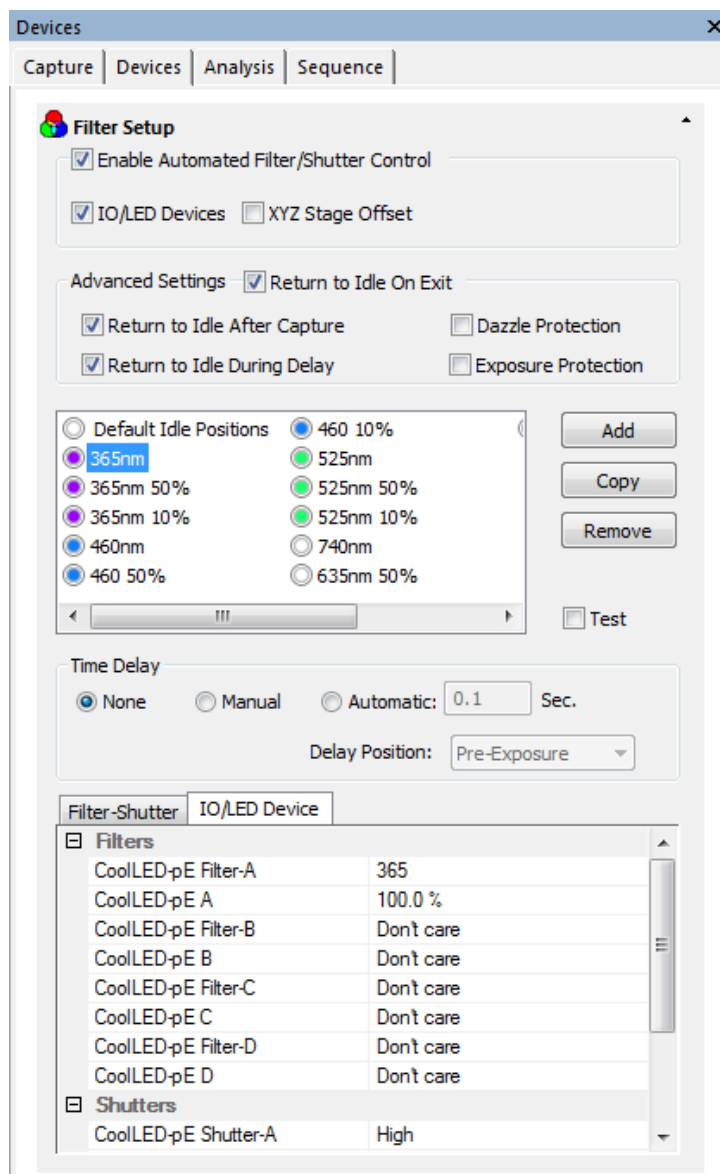

Screenshots for Hamamatsu HClmage Imaging Software

HClmage pE-4000 Control

HCIImage Port Set-up