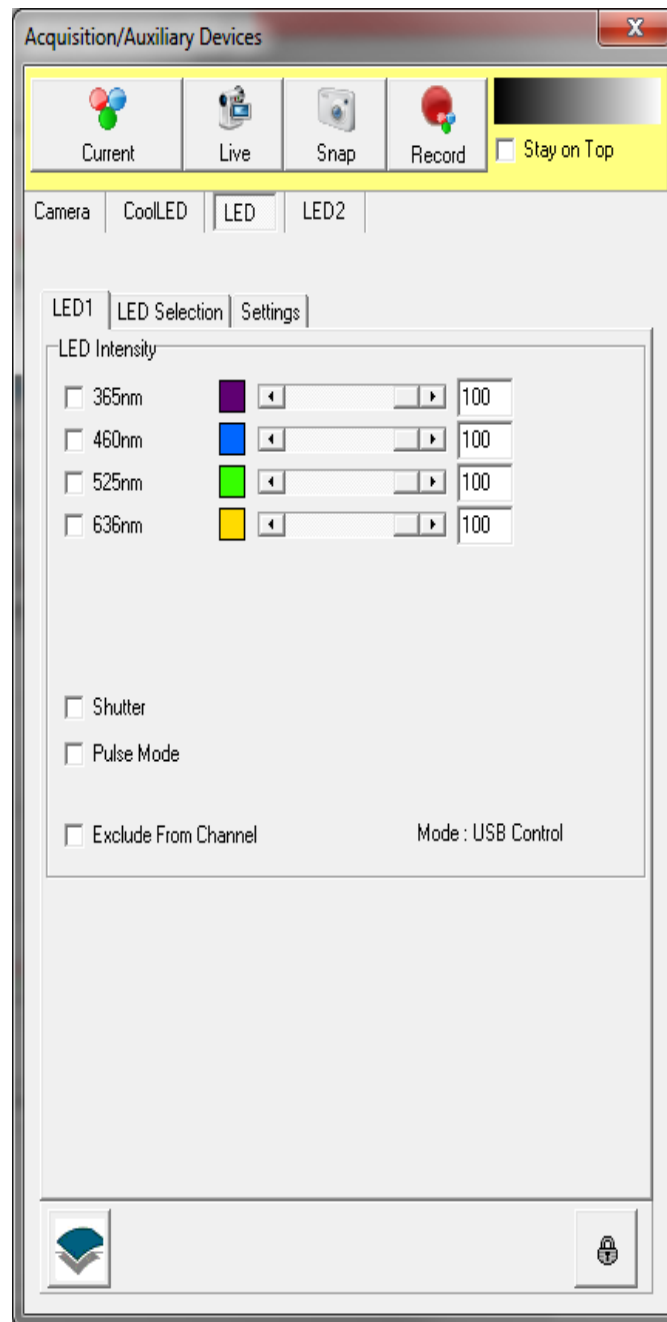

Screenshots for Andor iQ Imaging Software

pE-4000 LED control

pE-4000 LED selection under auxiliary device