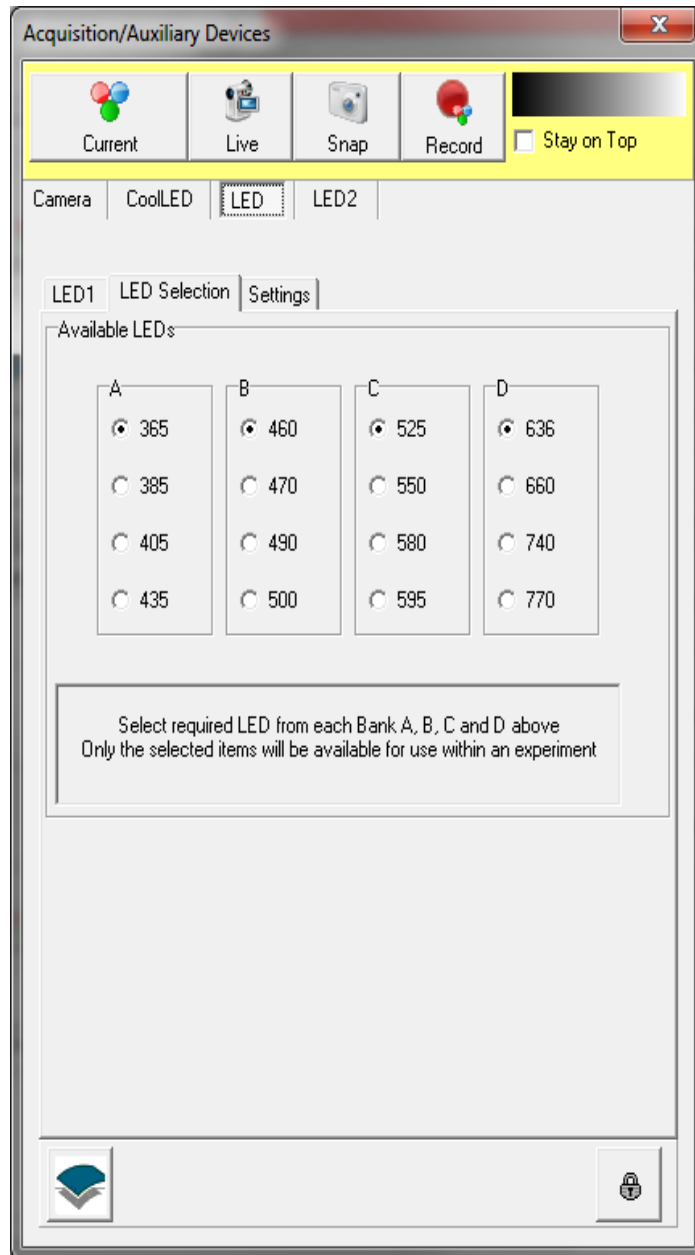

Screenshots for Andor iQ Imaging Software

pE-4000 LED control

pE-4000 LED selection under auxiliary device