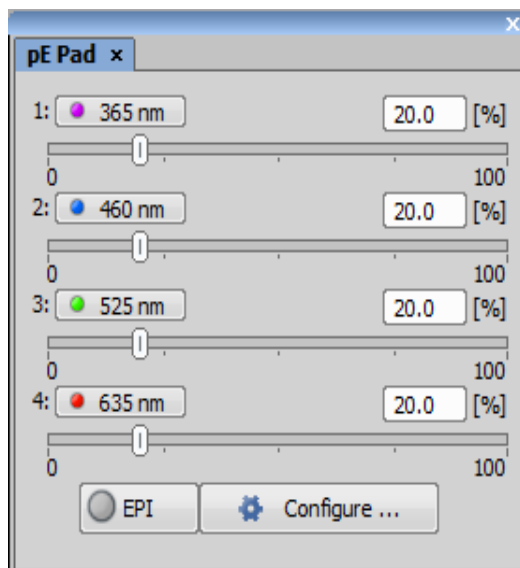

Screenshots for Nikon NIS Elements Imaging Software

Choose from any of 16 selectable LED wavelengths on pE-4000

Control intensity for each of the channels in the pE-300^{white}

Control intensity for selected LED wavelengths in pE-2