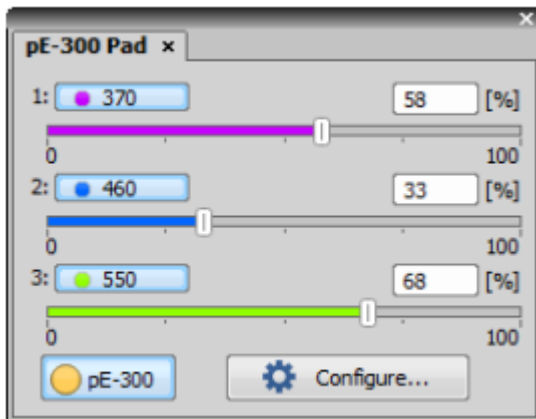

Screenshots for Nikon NIS Elements Imaging Software

Choose from any of 16 selectable LED wavelengths on pE-4000

Control intensity for each of the channels in the pE-300^{white}

Control intensity for selected LED wavelengths in pE-2