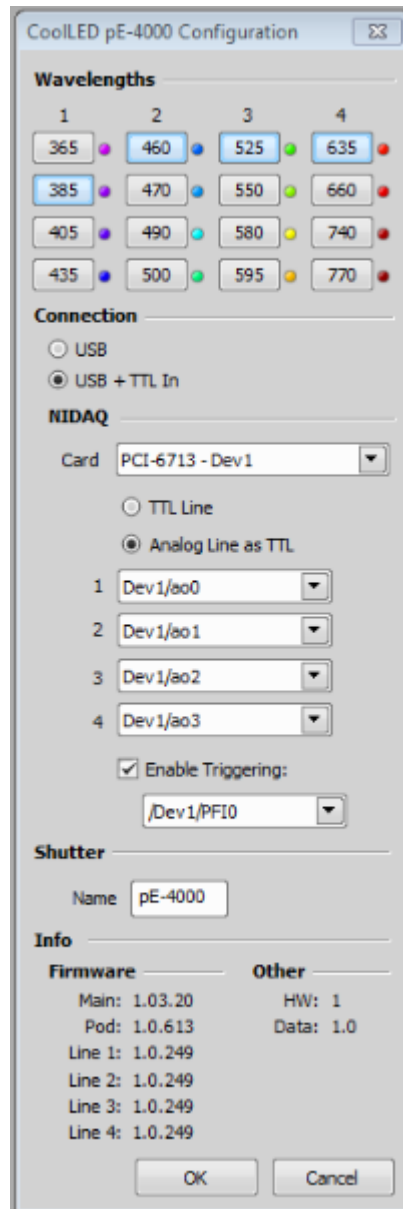

Screenshots for Nikon NIS Elements Imaging Software

Choose from any of 16 selectable LED wavelengths on pE-4000

Control intensity for each of the channels in the pE-300^{white}

Control intensity for selected LED wavelengths in pE-2