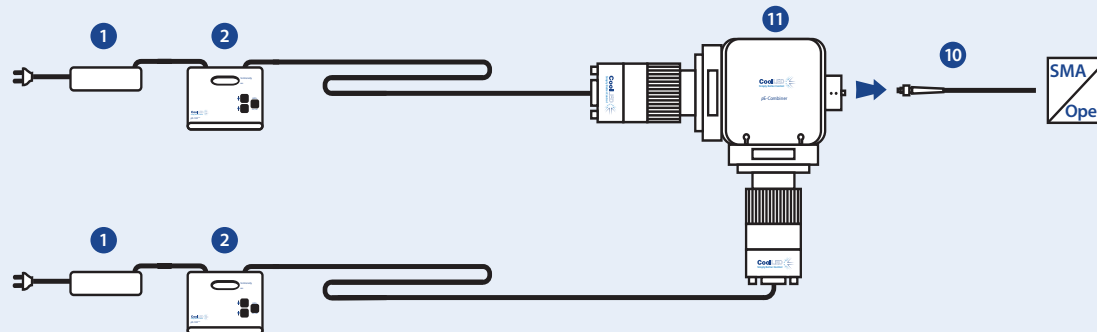

# pE-100 Series

pE-100  
244-87-XXX-YYY-ZZ

pE-100<sup>combined</sup>  
244-87-XXX-YYY-ZZ  
244-93-XXX-XXX-YYY  
244-94-XXX-XXX-YYY

pE-100<sup>light guide</sup>  
244-87-XXX-L15-ZZ

pE-100<sup>fiber</sup>  
pE-100-F-XXX-ZZ

pE-100<sup>fiber combined</sup>  
pE-100-F-XXX-XXX-ZZ

## Key :

- 1 Power supply
- 2 Control Pod
- 3 pE-100 Illumination System
- 4 pE-Combiner (includes excitation filters)
- 5 pE-Combiner
- 6 pE-100<sup>light guide</sup> Illumination System
- 7 pE-Universal Collimator
- 8 pE-Adaptor
- 9 pE-100<sup>fiber</sup> Illumination System
- 10 Fiber
- 11 pE-100<sup>fiber combined</sup> Illumination System