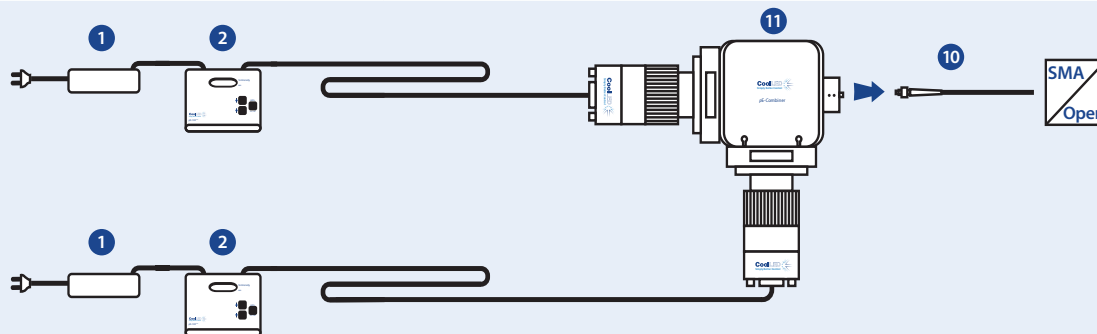

pE-100 Series

pE-100
244-87-XXX-YYY-ZZ

pE-100^{combined}
244-87-XXX-YYY-ZZ
244-93-XXX-XXX-YYY
244-94-XXX-XXX-YYY

pE-100^{light guide}
244-87-XXX-L15-ZZ

pE-100^{fiber}
pE-100-F-XXX-ZZ

pE-100^{fiber combined}
pE-100-F-XXX-XXX-ZZ

Key :

- 1 Power supply
- 2 Control Pod
- 3 pE-100 Illumination System
- 4 pE-Combiner (includes excitation filters)
- 5 pE-Combiner
- 6 pE-100^{light guide} Illumination System
- 7 pE-Universal Collimator
- 8 pE-Adaptor
- 9 pE-100^{fiber} Illumination System
- 10 Fiber
- 11 pE-100^{fiber combined} Illumination System